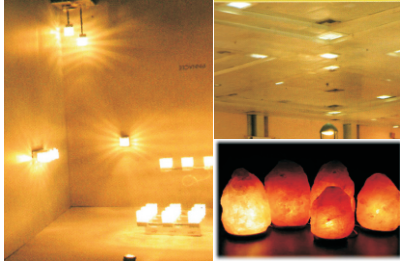

DIGITAL LUX METER

Model KM-LUX-99 / KM-LUX-100K / KM-LUX-200K

KM-LUX-99

KM-LUX-100K

KM-LUX-200K

FEATURES :

- Display in Lux
- Precise & easy readout.
- High accuracy in measuring
- Data Hold & Light Sensor
- LSI circuit use provides high reliability & durability
- Auto zero Adjustment
- Photo Detector : One silicon photodiode with filter.
- Permits a wide range of light measurements.
- Low Battery Indication
- Compact, light weight, & excellent operation
- LCD display can clearly read out even in High Ambient Light
- Separate LIGHT SENSOR allows user take measurements at an optimum position.