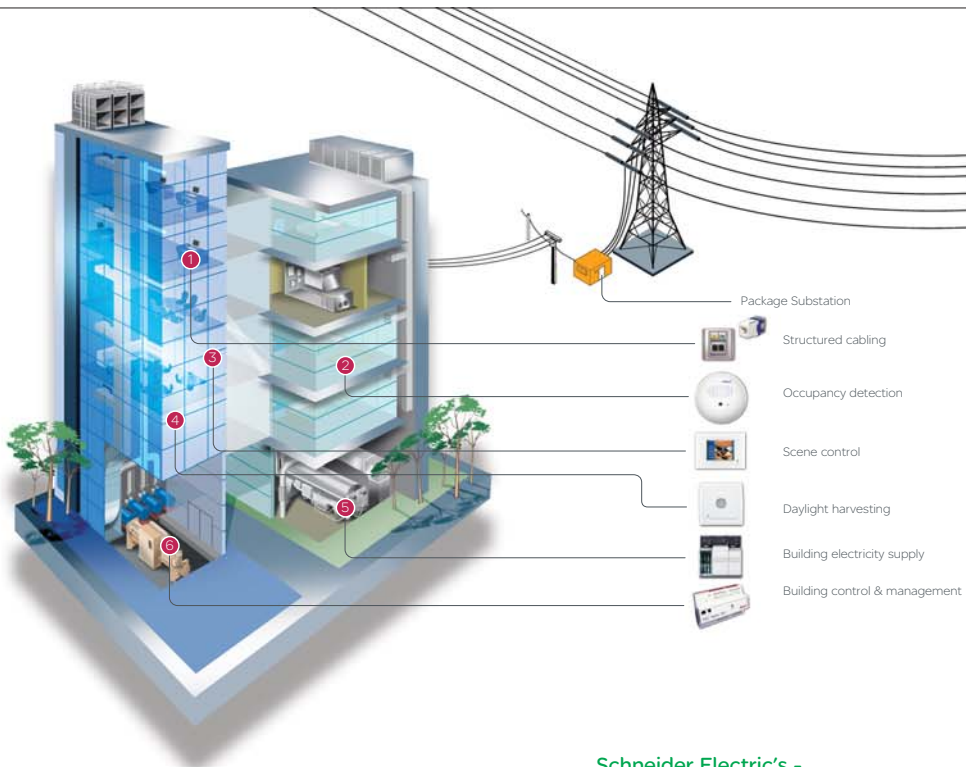

Schneider Electric's -
Commercial offer