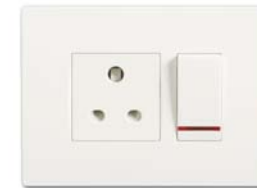

Schneider
Electric