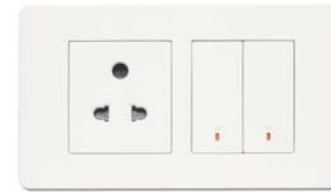

Zencelo India
be in-standing

The Full-Flat form factor has redefined many facets in life. Aeroplane seats, TVs, Mobile phones, Electric stoves... And now switches.

Aesthetically pleasing flat switches are in fact available. But only exclusive to luxurious electronic switches and lighting automation systems. The ZENcelo Full-Flat Switch has been created for the majority who use electromechanical switches. You never imagined that switches could be Full-Flat...

With ZENcelo, luxury is no longer defined by price, but by wisdom - and style.

ZENCelo be in-standing

Features:

- Made of corrosion resistant, heat resistant and impact resistant polycarbonate
- Data socket with patented integrated shutter
- Electrical socket with reinforced-nylon protective shutter
- Switches are electric arc encapsulated
- Philips head screw to fit both flat and cross head screwdrivers
- Switches tested to 80,000 times. Sockets tested to 15,000 cycles. Durable to last more than a decade
- IEC, BS, SS, MS, GB, CCC and/or IS compliant
- All RoHS compliant

Technology - Turning Imaginations into reality:

- Switches
- Socket Outlet
- Bell Press Switches
- Double Pole Switches
- TV/Telephone/Data Outlet
- Dimmers and Fan Regulators
- Hospitality Range
  - Electronic Key Card Switch
  - Shaver Socket
  - Do not Disturb Switch
  - Please Clean Up Switch

The modules are available in White and Dark Grey colour. The surrounds are available in 4 colours - White, Dark Grey, Silver Satin, Solver Bronze.