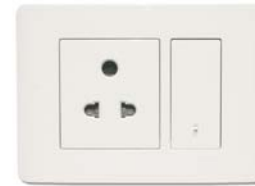

Zencelo India
be in-standing

The Full-Flat form factor has redefined many facets in life. Aeroplane seats, TVs, Mobile phones, Electric stoves... And now switches.

Aesthetically pleasing flat switches are in fact available. But only exclusive to luxurious electronic switches and lighting automation systems. The ZENcelo Full-Flat Switch has been created for the majority who use electromechanical switches. You never imagined that switches could be Full-Flat...

With ZENcelo, luxury is no longer defined by price, but by wisdom - and style.

ZENCelo be in-standing

Features:

- Made of corrosion resistant, heat resistant and impact resistant polycarbonate
- Data socket with patented integrated shutter
- Electrical socket with reinforced-nylon protective shutter
- Switches are electric arc encapsulated
- Philips head screw to fit both flat and cross head screwdrivers
- Switches tested to 80,000 times. Sockets tested to 15,000 cycles. Durable to last more than a decade
- IEC, BS, SS, MS, GB, CCC and/or IS compliant
- All RoHS compliant

Technology - Turning Imaginations into reality:

- Switches
- Socket Outlet
- Bell Press Switches
- Double Pole Switches
- TV/Telephone/Data Outlet
- Dimmers and Fan Regulators
- Hospitality Range
  - Electronic Key Card Switch
  - Shaver Socket
  - Do not Disturb Switch
  - Please Clean Up Switch

The modules are available in White and Dark Grey colour. The surrounds are available in 4 colours - White, Dark Grey, Silver Satin, Solver Bronze.