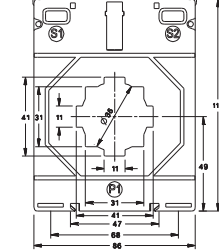

RISH XMER 86/40(45)