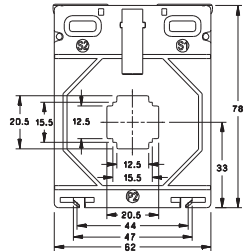

RISH XMER 62/20(40)