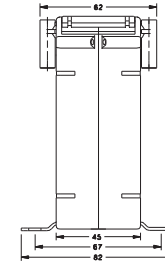

RISH XMER 62/R

RISH XMER 62/20(40)

RISH XMER 74/20(45)

RISH XMER 74/40(45)

RISH XMER 86/40(45)

RISH XMER 86/50(45)