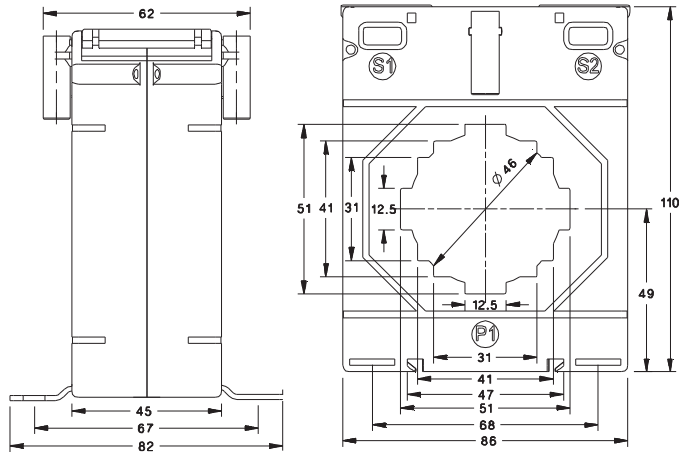

LOW VOLTAGE CURRENT TRANSFORMER

RISH XMER PROTECTION CLASS 86 SERIES

RISH XMER PROTECTION CLASS 86/40

RISH XMER PROTECTION CLASS 86/50

ALL DIMENSIONS ARE IN MM

Primary Current	RISH XMER 86/40 (45)			
	Accuracy			
	5P5	10P5	5P10	10P10
100A	1.5VA	1.5VA	-	-
120A	1.5VA	1.5VA	-	-
125A	1.5VA	2.5VA	-	-
150A	2.5VA	2.5VA	-	-
200A	3.75VA	3.75VA	1.5VA	1.5VA
250A	5VA	5VA	1.5VA	1.5VA
300A	5VA	5VA	1.5VA	1.5VA
400A	7.5VA	5VA	2.5VA	2.5VA
500A	7.5VA	7.5VA	2.5VA	2.5VA
600A	5VA	7.5VA	3.75VA	5VA
750A	10VA	10VA	5VA	5VA
800A	7.5VA	7.5VA	5VA	5VA
1000A	12.5VA	12.5VA	5VA	5VA