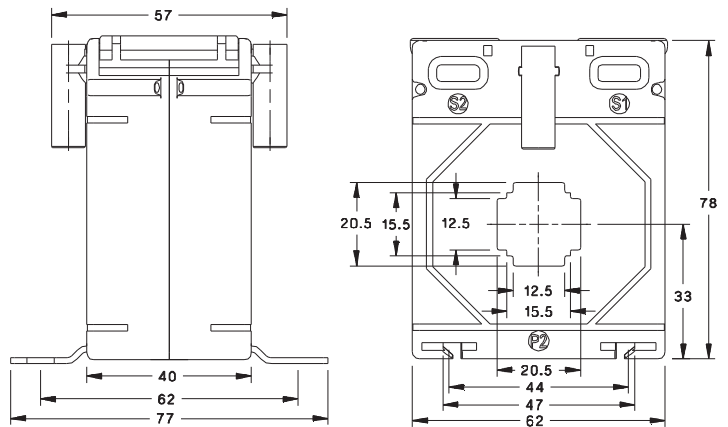

RISH XMER PROTECTION CLASS 62/20 (40)

ALL DIMENSIONS ARE IN MM

Primary Current	RISH XMER 62/R	
	Accuracy	
	5P5	10P5
100A	-	1VA
125A	1VA	1VA
150A	1VA	1VA
200A	1VA	1VA
250A	1VA	1VA
300A	1VA	1.5VA

Primary Current	RISH XMER 62/20 (40)	
	Accuracy	
	5P5	10P5
100A	-	1VA
125A	1VA	1VA
150A	1VA	1VA
200A	1VA	1VA