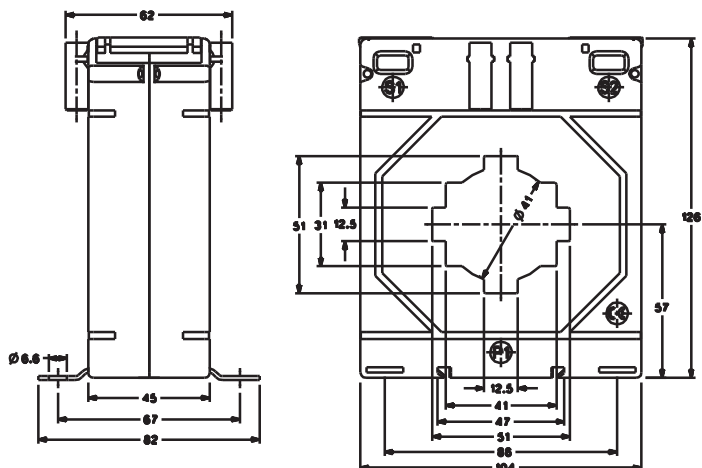

LOW VOLTAGE CURRENT TRANSFORMER

RISH XMER PROTECTION CLASS 104 SERIES

RISH XMER PROTECTION CLASS 104/30 (45)

RISH XMER PROTECTION CLASS 104/50 (45)

RISH XMER PROTECTION CLASS 104/60 (45)

ALL DIMENSIONS ARE IN MM