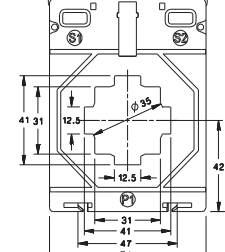

RISH XMER 74/40(45)