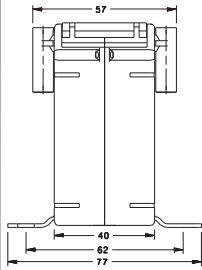

RISH XMER 62/R

RISH XMER 62/20(40)

RISH XMER 74/20(45)

RISH XMER 74/40(45)

RISH XMER 86/40(45)

RISH XMER 86/50(45)