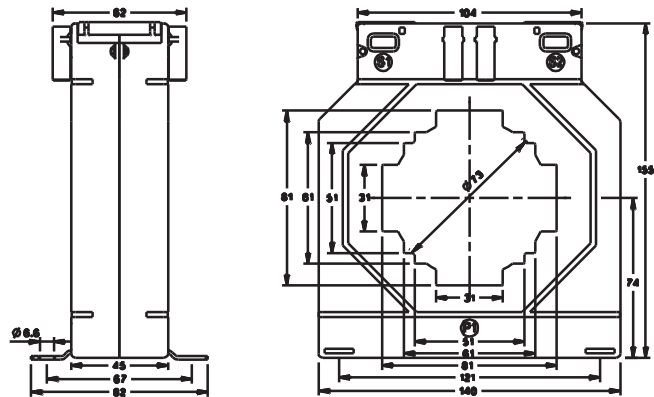

LOW VOLTAGE CURRENT TRANSFORMER

RISH XMER PROTECTION CLASS 140 SERIES

RISH XMER PROTECTION CLASS 140/60 (45)

RISH XMER PROTECTION CLASS 140/80 (45)

RISH XMER PROTECTION CLASS 140/100 (45)

ALL DIMENSIONS ARE IN MM