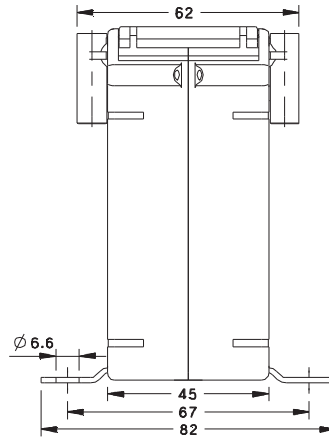

LOW VOLTAGE CURRENT TRANSFORMER

RISH XMER PROTECTION CLASS 74 SERIES

RISH XMER PROTECTION CLASS 74/20 (45)