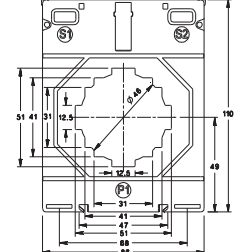

RISH XMER 86/50(45)