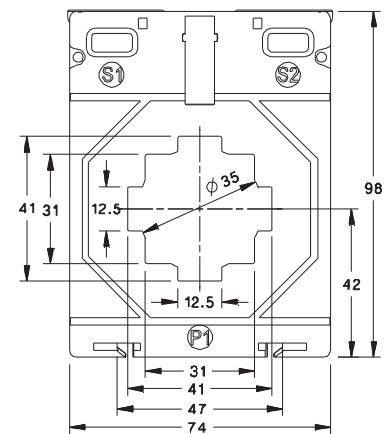

RISH XMER PROTECTION CLASS 74/40 (45)

ALL DIMENSIONS ARE IN MM

Primary Current	RISH XMER 74/20 (45)	
	Accuracy	
	5P5	10P5
200A	2.5VA	2.5VA
250A	2.5VA	2.5VA
300A	2.5VA	2.5VA
400A	2.5VA	2.5VA

Primary Current	RISH XMER 74/40 (45)	
	Accuracy	
	5P5	10P5
120A	1VA	1VA
125A	1VA	1VA
150A	1VA	1.5VA
200A	1.5VA	1.5VA
250A	1.5VA	2.5VA
300A	2.5VA	2.5VA
400A	2.5VA	2.5VA
500A	1.5VA	1.5VA
600A	1.5VA	1.5VA
750A	1.5VA	2.5VA