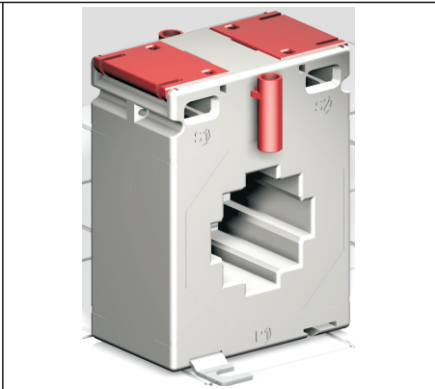

LOW VOLTAGE CURRENT TRANSFORMER

RISHABH XMER PROTECTION SERIES

Data Sheet

PROTECTION CLASS CURRENT TRANSFORMER

PROTECTION SERIES

LOW VOLTAGE CURRENT TRANSFORMER

RISH XMER PROTECTION CLASS 62 SERIES

RISH XMER PROTECTION CLASS 62/R

LOW VOLTAGE CURRENT TRANSFORMER

RISH XMER PROTECTION CLASS 74 SERIES

RISH XMER PROTECTION CLASS 74/20 (45)

RISH XMER PROTECTION CLASS 74/40 (45)

ALL DIMENSIONS ARE IN MM

Primary Current	RISH XMER 74/20 (45)	
	Accuracy	
	5P5	10P5
200A	2.5VA	2.5VA
250A	2.5VA	2.5VA
300A	2.5VA	2.5VA
400A	2.5VA	2.5VA