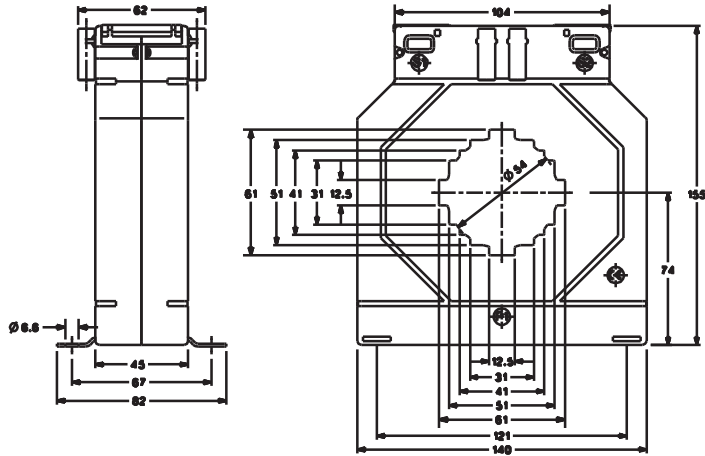

LOW VOLTAGE CURRENT TRANSFORMER

RISH XMER PROTECTION CLASS 140 SERIES

RISH XMER PROTECTION CLASS 140/60 (45)