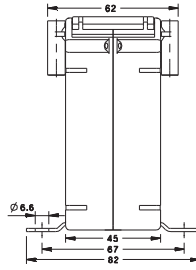

RISH XMER 62/R

RISH XMER 62/20(40)

RISH XMER 74/20(45)

RISH XMER 74/40(45)

RISH XMER 86/40(45)

RISH XMER 86/50(45)