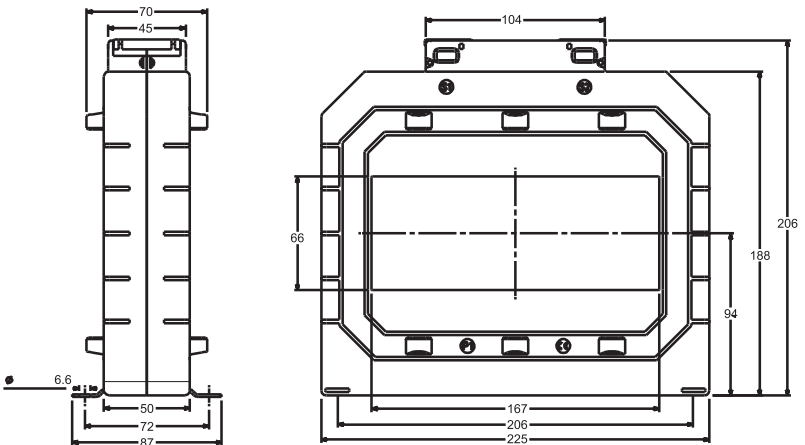

LOW VOLTAGE CURRENT TRANSFORMER

RISH XMER PROTECTION CLASS 225 SERIES

RISH XMER PROTECTION CLASS 255/60 (50)

RISH XMER PROTECTION CLASS 225/125 (50)

RISH XMER PROTECTION CLASS 225/167 (50)

ALL DIMENSIONS ARE IN MM