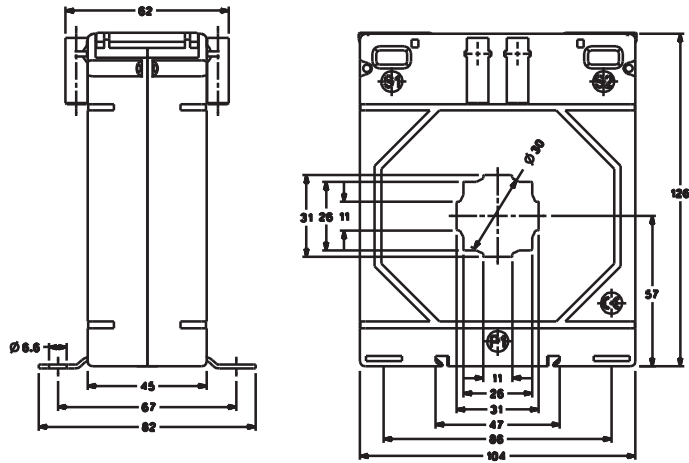

LOW VOLTAGE CURRENT TRANSFORMER

RISH XMER PROTECTION CLASS 104 SERIES

RISH XMER PROTECTION CLASS 104/30 (45)