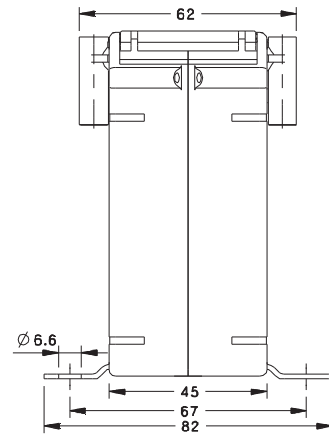

RISH XMER PROTECTION CLASS 74/40 (45)

ALL DIMENSIONS ARE IN MM

Primary Current	RISH XMER 74/20 (45)	
	Accuracy	
	5P5	10P5
200A	2.5VA	2.5VA
250A	2.5VA	2.5VA
300A	2.5VA	2.5VA
400A	2.5VA	2.5VA

Primary Current	RISH XMER 74/40 (45)	
	Accuracy	
	5P5	10P5
120A	1VA	1VA
125A	1VA	1VA
150A	1VA	1.5VA
200A	1.5VA	1.5VA
250A	1.5VA	2.5VA
300A	2.5VA	2.5VA
400A	2.5VA	2.5VA
500A	1.5VA	1.5VA
600A	1.5VA	1.5VA
750A	1.5VA	2.5VA