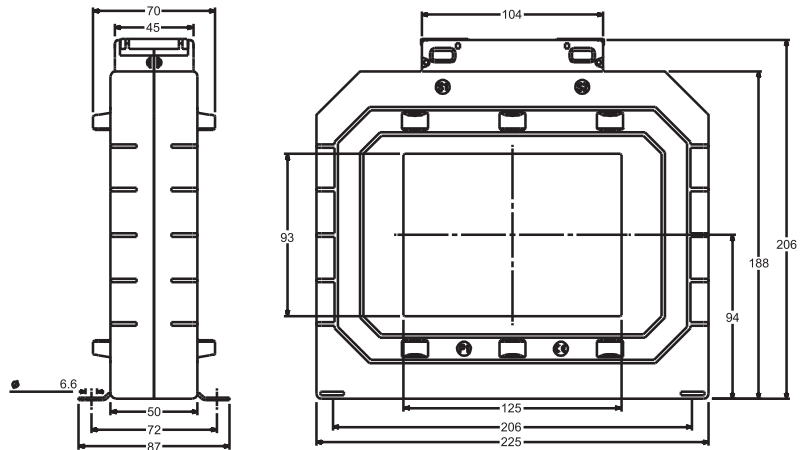

LOW VOLTAGE CURRENT TRANSFORMER

RISH XMER PROTECTION CLASS 225 SERIES

RISH XMER PROTECTION CLASS 255/60 (50)

RISH XMER PROTECTION CLASS 225/125 (50)

RISH XMER PROTECTION CLASS 225/167 (50)

ALL DIMENSIONS ARE IN MM