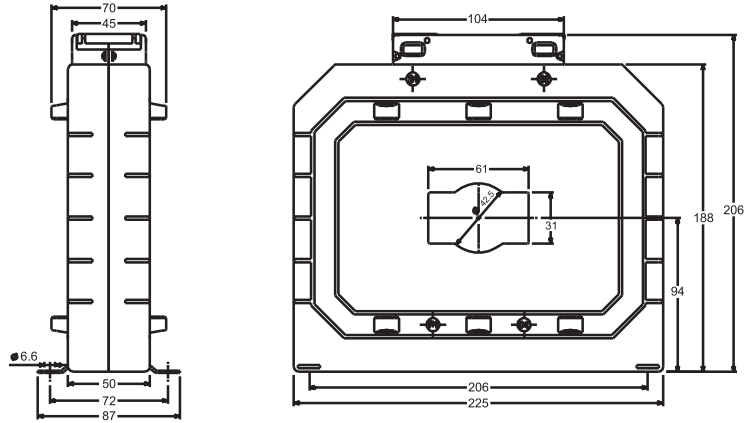

LOW VOLTAGE CURRENT TRANSFORMER

RISH XMER PROTECTION CLASS 225 SERIES

RISH XMER PROTECTION CLASS 255/60 (50)

RISH XMER PROTECTION CLASS 225/125 (50)

RISH XMER PROTECTION CLASS 225/167 (50)

ALL DIMENSIONS ARE IN MM