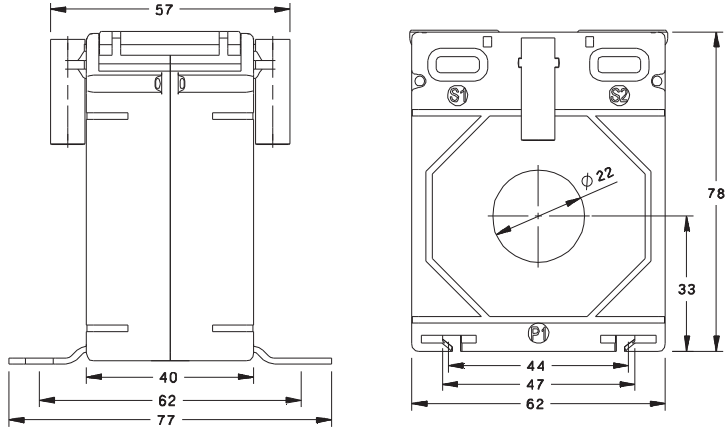

RISH XMER PROTECTION CLASS 62/20 (40)

ALL DIMENSIONS ARE IN MM

Primary Current	RISH XMER 62/R	
	Accuracy	
	5P5	10P5
100A	-	1VA
125A	1VA	1VA
150A	1VA	1VA
200A	1VA	1VA
250A	1VA	1VA
300A	1VA	1.5VA

Primary Current	RISH XMER 62/20 (40)	
	Accuracy	
	5P5	10P5
100A	-	1VA
125A	1VA	1VA
150A	1VA	1VA
200A	1VA	1VA