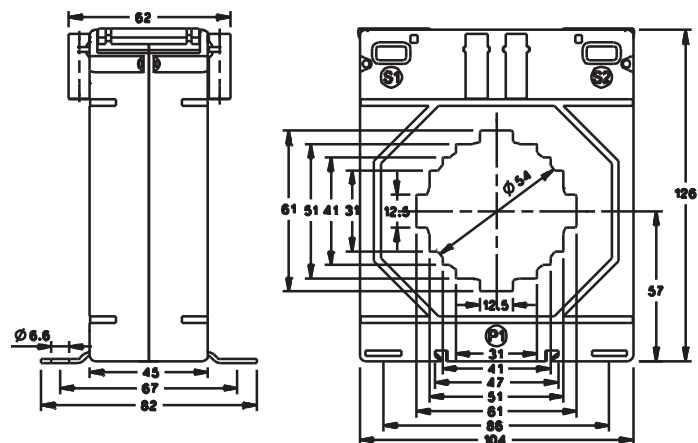

LOW VOLTAGE CURRENT TRANSFORMER

RISH XMER PROTECTION CLASS 104 SERIES

RISH XMER PROTECTION CLASS 104/30 (45)

RISH XMER PROTECTION CLASS 104/50 (45)

RISH XMER PROTECTION CLASS 104/60 (45)

ALL DIMENSIONS ARE IN MM