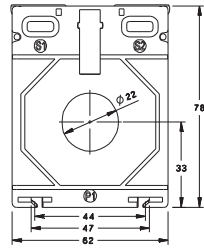

RISH XMER 62/R