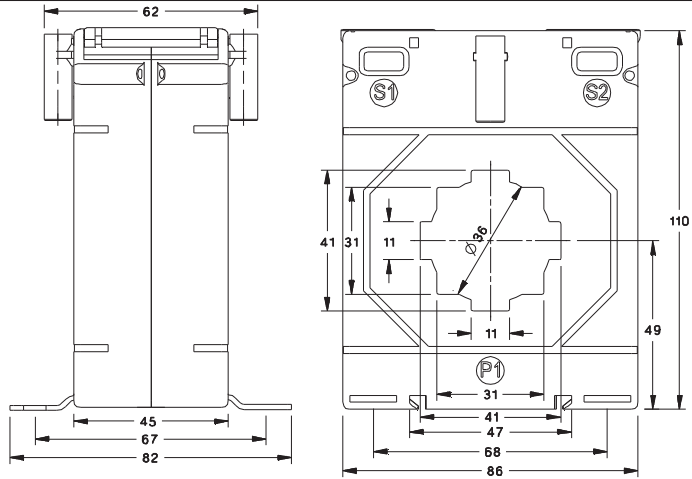

LOW VOLTAGE CURRENT TRANSFORMER

RISH XMER PROTECTION CLASS 86 SERIES

RISH XMER PROTECTION CLASS 86/40