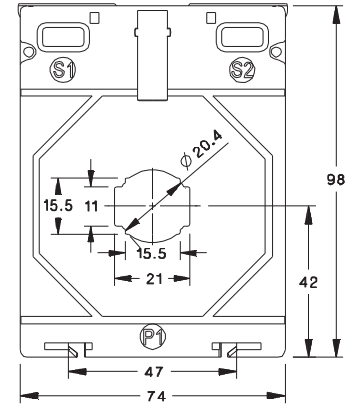

LOW VOLTAGE CURRENT TRANSFORMER

RISH XMER PROTECTION CLASS 74 SERIES

RISH XMER PROTECTION CLASS 74/20 (45)