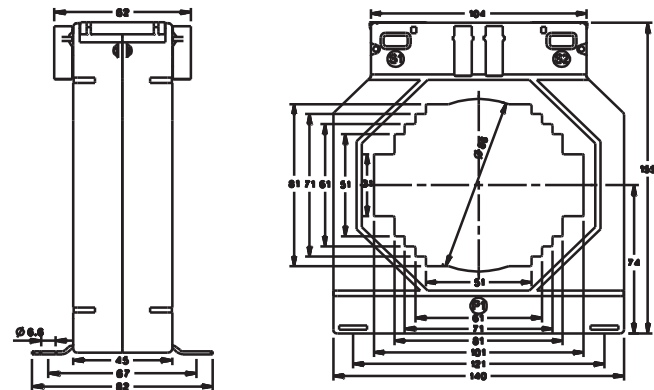

LOW VOLTAGE CURRENT TRANSFORMER

RISH XMER PROTECTION CLASS 140 SERIES

RISH XMER PROTECTION CLASS 140/60 (45)

RISH XMER PROTECTION CLASS 140/80 (45)

RISH XMER PROTECTION CLASS 140/100 (45)

ALL DIMENSIONS ARE IN MM