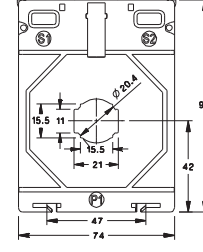

RISH XMER 74/20(45)