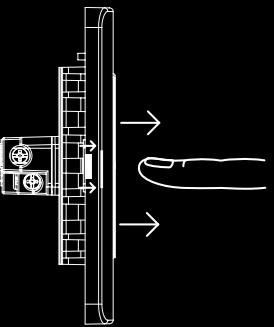

ENABLED BY A **NEW PHYSICS**

Switch designs are limited by many factors, primarily the switch mechanism. The patented “impress” (iso-motion-press) mechanism ensures the switch dolly remains stationary when it is “on” or “off”, and at the same time occupying a much smaller footprint. Freedom in design has become a reality.

Enabled by impress.mechanism, ZENcelo makes the future flatter than you ever imagined.

ZENcelo
be in-standing

i'm'press™
mechanism