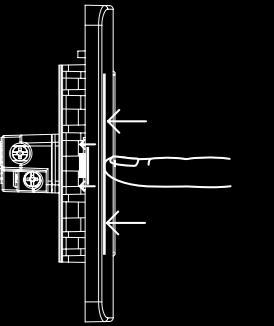

ENABLED BY A **NEW PHYSICS**

Switch designs are limited by many factors, primarily the switch mechanism. The patented “impress” (iso-motion-press) mechanism ensures the switch dolly remains stationary when it is “on” or “off”, and at the same time occupying a much smaller footprint. Freedom in design has become a reality.

Enabled by impress.mechanism, ZENcelo makes the future flatter than you ever imagined.

ZENcelo
be in-standing

i'm'press™
mechanism