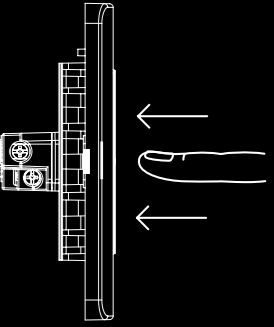

ENABLED BY A **NEW PHYSICS**

Switch designs are limited by many factors, primarily the switch mechanism. The patented “impress” (iso-motion-press) mechanism ensures the switch dolly remains stationary when it is “on” or “off”, and at the same time occupying a much smaller footprint. Freedom in design has become a reality.

Enabled by impress.mechanism, ZENcelo makes the future flatter than you ever imagined.

ZENcelo
be in-standing

i'm'press™
mechanism